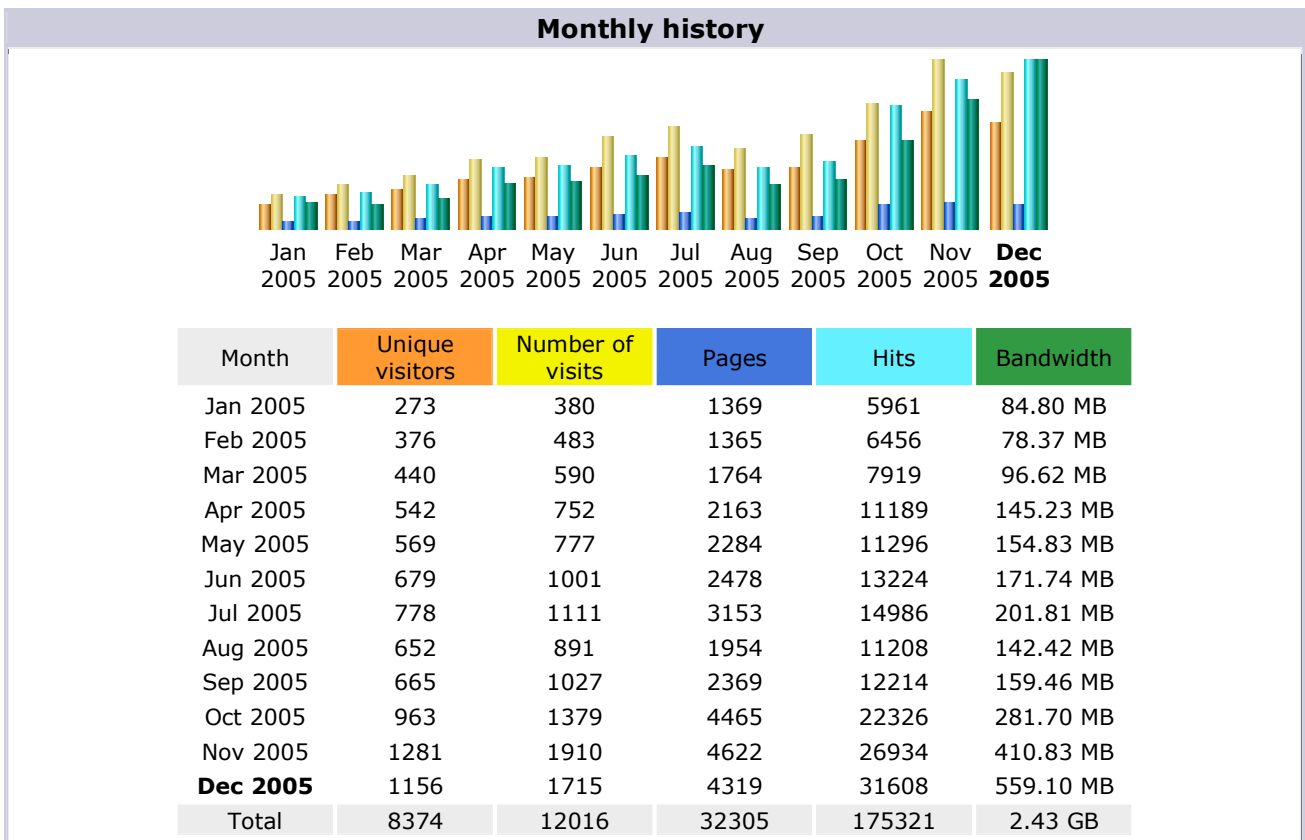

Traffic to the Pageant website has increased steadily over the year, and in total was about 3.6 times that for 2004. In November, we reached 80% of the 500MB bandwidth permitted by the hosting package, and had to move to a higher level package with a 2GB monthly bandwidth limit.

The Google search engine now has a 70% share of all search engine usage. The Pageant home page still has a Google PageRank of 4/10, and consistently comes within the top few pages on Google using the search terms 'gambia' 'education' and 'charity'.

Summary for 2005 (01 Jan 2005 01:33 to 31 Dec 2005 20:29)					
	Unique visitors	Number of visits	Pages	Hits	Bandwidth
Traffic viewed *	approx 8374	12016 (1.43 visits/visitor)	32305 (2.68 pages/visit)	175321 (14.59 hits/visit)	2.43 GB (211.93 KB/visit)
Comparison 2004		3274	12331	46586	
Traffic not viewed *			37650	38332	565.88 MB

* Not viewed traffic includes traffic generated by robots, worms, or replies with special HTTP status codes.