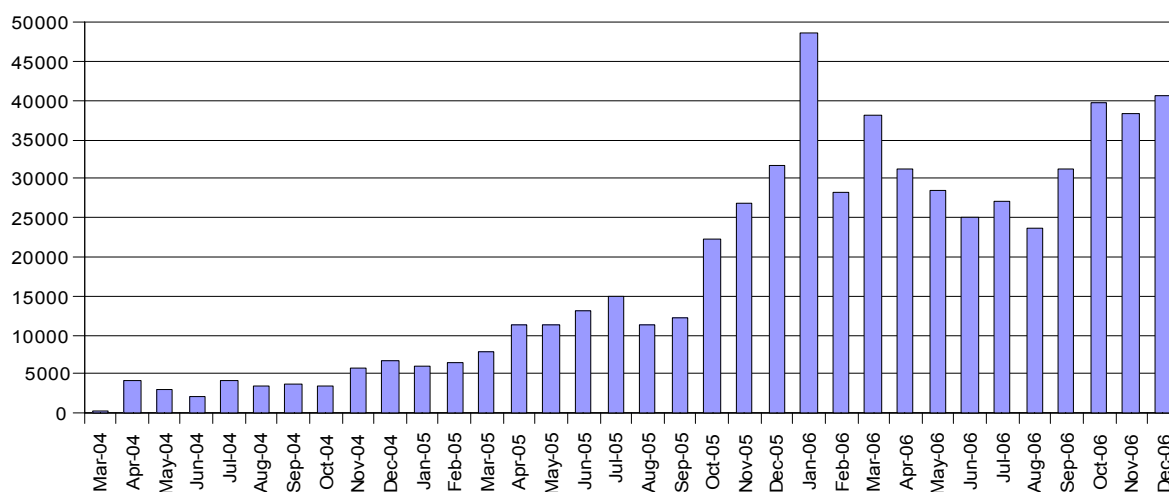

### Search results

The Google search engine has an overall 70% share of all search engine usage – 77% in the UK – so there is little point in considering other search engines. The Pageant home page still has a Google PageRank of 4/10, and at present our home page is listed at No 1 using search terms 'gambia' 'education' and 'charity'. Our links page is listed at No 2.

### Traffic to the site

Pageant website hits, March 2004 to December 2006

The cumulative graph above shows a steady increase in traffic up to the end of 2005. There was then a fall followed by a recovery, making it difficult to predict trends for 2007.