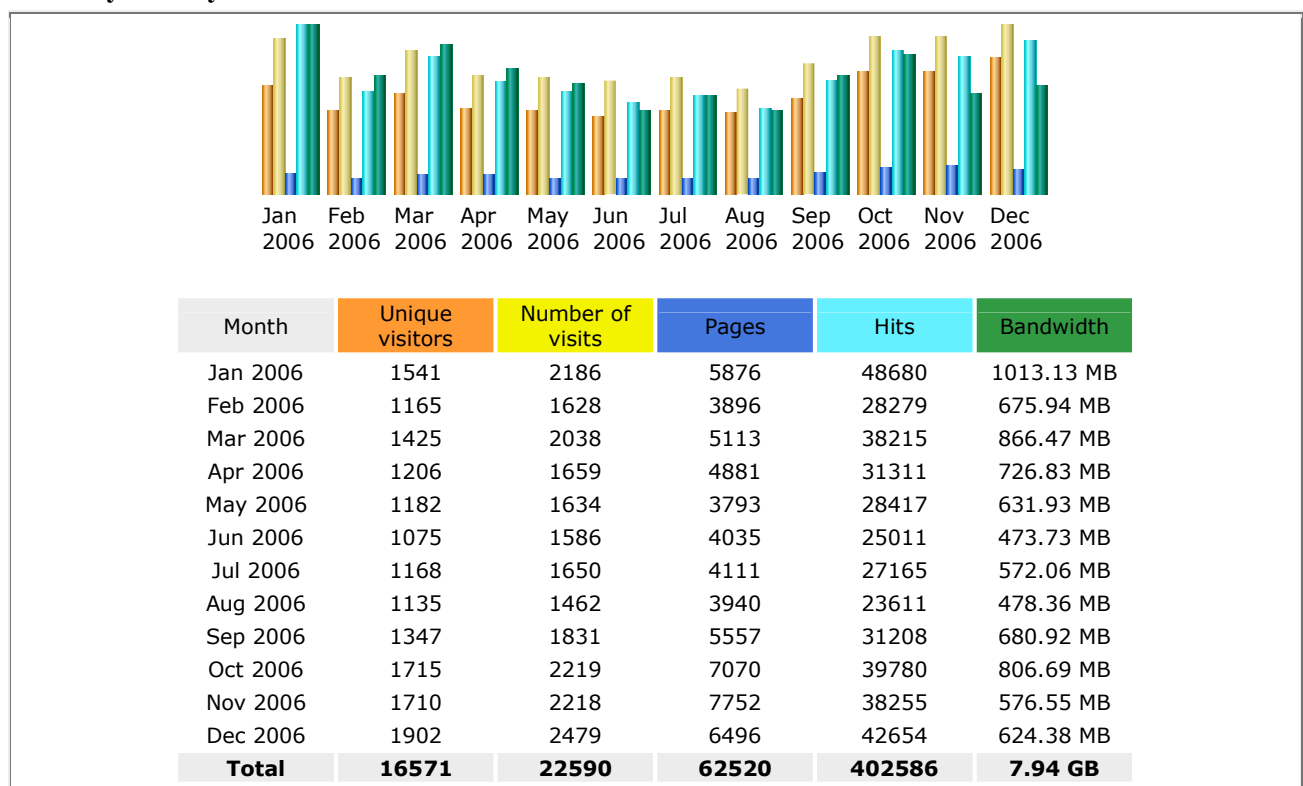

Pageant website report for 2006

The Statistics

Summary

Summary for 2006 (01 Jan 2006 - 03:30to 31 Dec 2006 - 21:15)					
	Unique visitors	Number of visits	Pages	Hits	Bandwidth
Traffic viewed *	approx16571	22590 (1.36 visits/visitor)	62520 (2.76 pages/visit)	402586 (17.82 hits/visit)	7.94 GB (368.39 KB/visit)
Comparison 2005	approx 8374	12016	32305	175321	2.43 GB
Traffic not viewed *			58111	59005	677.48 MB

* Not viewed traffic includes traffic generated by robots, worms, or replies with special HTTP status codes.

Monthly history